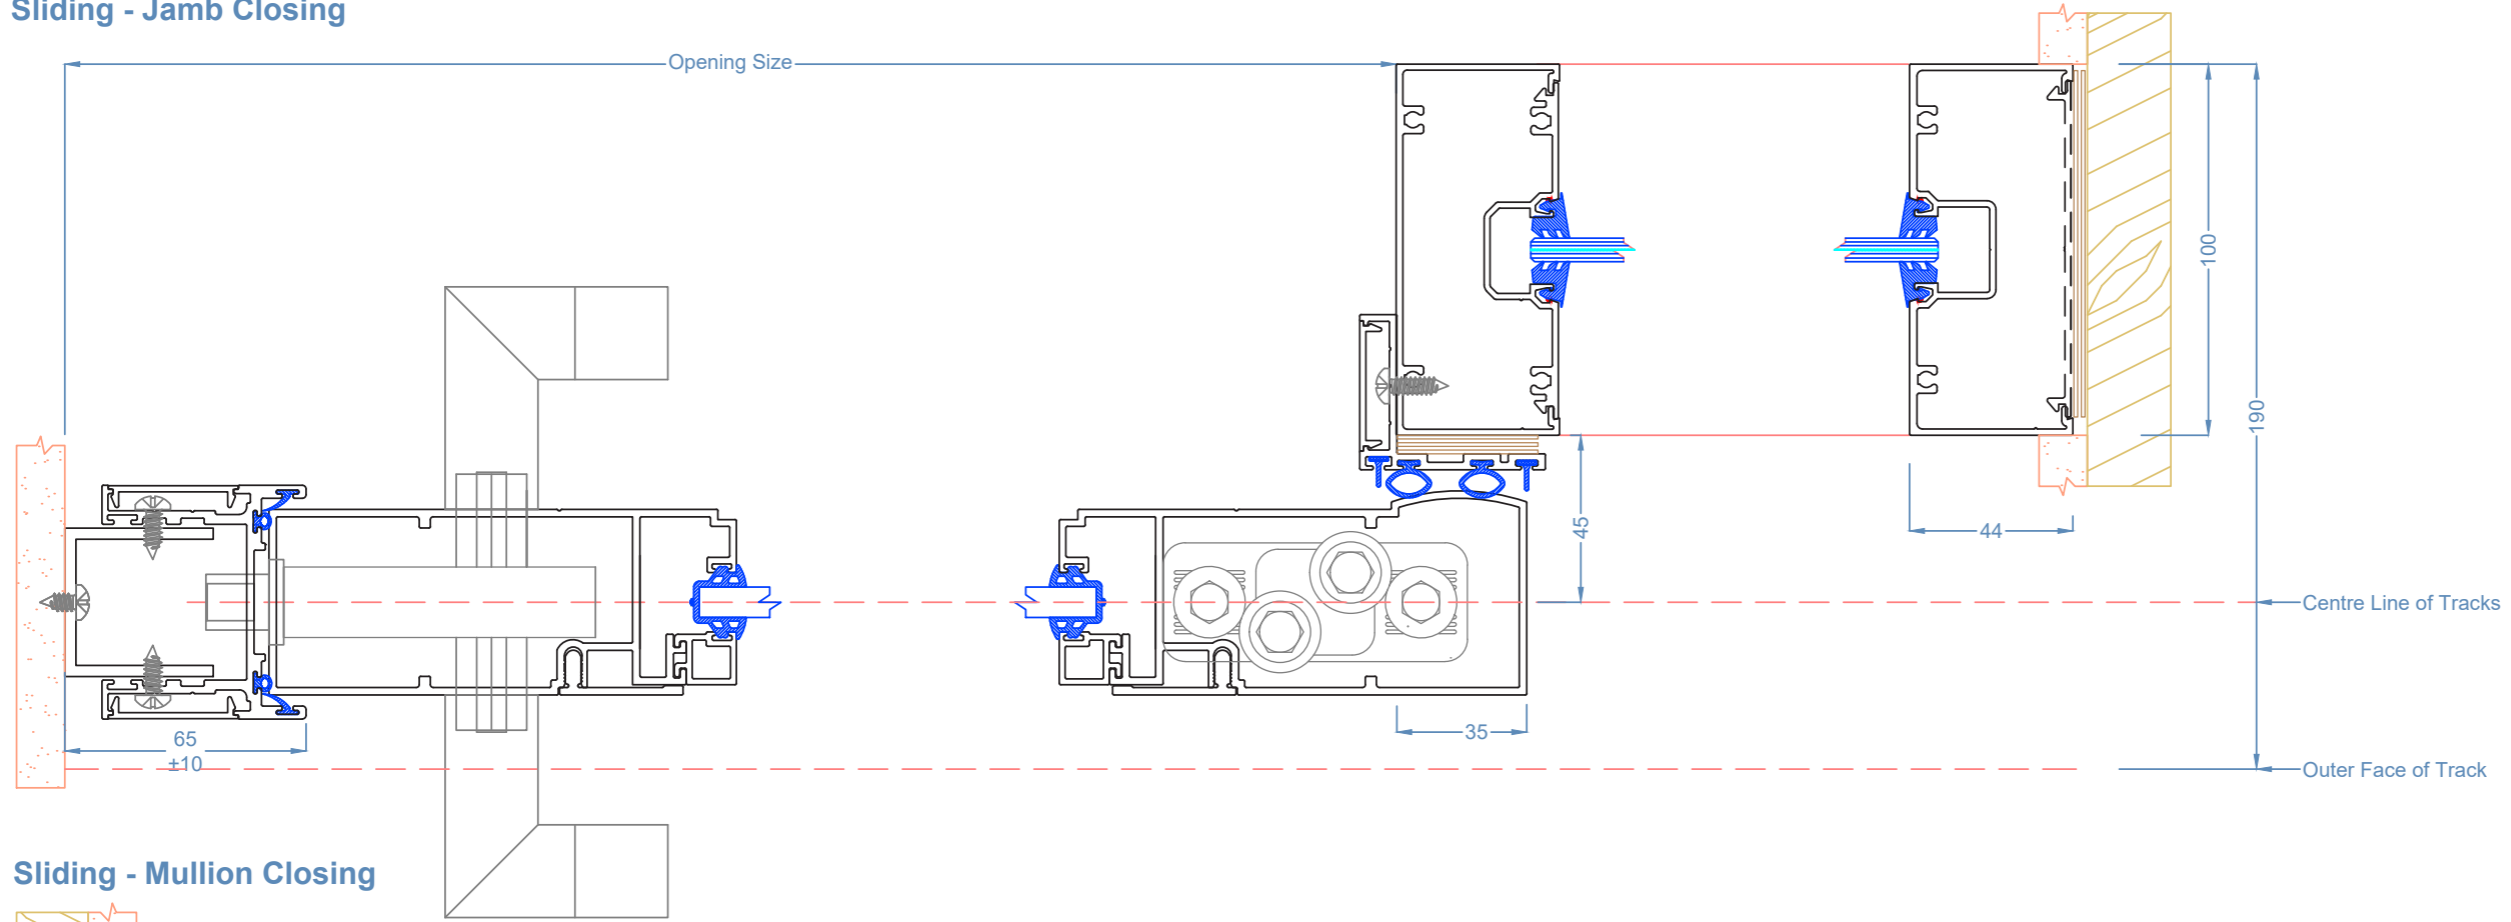

Glyde™ FIXED FRAMING
 Glyde: 100 Centre Glaze - 1

Glyde 100 Centre Single Glazed

FEATURES:

- 100mm Frame Depth
- 44mm Sight Lines generally
- Optional Low profile 25mm Outer Frame
- Glass Plane-Centred
- Accepts 6mm to 12.76mm glass
- Symmetrical assemblies, can be reversed to glaze from either side
- Heavy mullion options for tall frames for additional strength
- Butt joints with clear copolymer strip
- Integrates with Glyde sliding door systems

Narrow Jamb

Light Self Mating Mullion

Medium Split Mullion

HD Self Mating Mullion

Glyde™ FIXED FRAMING
Glyde: 100 Centre Glaze - 3
3 Way Corner Post

90 Degree Post

180 Degree Mullion / Post

Butt joint with Clear Copolymer Strip

Glyde™ FIXED FRAMING
Glyde: 100 Centre Glaze - 4
Section Through Single Track

Glyde™ FIXED FRAMING
Glyde: 100 Centre Glaze - 5
Sliding - Jamb Closing

Sliding - Mullion Closing

GLYDE® Fixed Glazing

Glyde™ FIXED FRAMING
Glyde: 100 Centre Glaze - 6
Glyde B-Parting Sliding