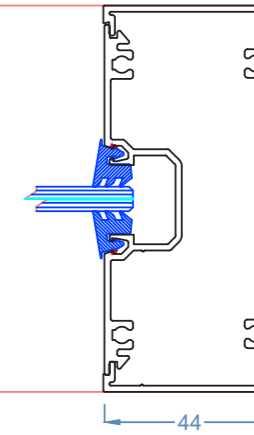

Glyde™ FIXED FRAMING
 Glyde: 100 Centre Glaze - 1

Glyde 100 Centre Single Glazed

FEATURES:

- 100mm Frame Depth
- 44mm Sight Lines generally
- Optional Low profile 25mm Outer Frame
- Glass Plane-Centred
- Accepts 6mm to 12.76mm glass
- Symmetrical assemblies, can be reversed to glaze from either side
- Heavy mullion options for tall frames for additional strength
- Butt joints with clear copolymer strip
- Integrates with Glyde sliding door systems

44mm Transom

80mm Aluminium Flat

44mm Jamb

Standard Mullion

Plain/Pocketed Mullion

44mm Jamb

Narrow Jamb

Standard Mullion

Narrow Jamb

Light Self Mating Mullion

Medium Split Mullion

HD Self Mating Mullion

Glyde™ FIXED FRAMING
Glyde: 100 Centre Glaze - 3
3 Way Corner Post

90 Degree Post

180 Degree Mullion / Post

Butt joint with Clear Copolymer Strip