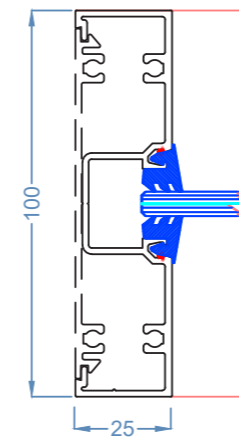

Glyde™ FIXED FRAMING
 Glyde: 100 Centre Glaze - 1

Glyde 100 Centre Single Glazed

FEATURES:

- 100mm Frame Depth
- 44mm Sight Lines generally
- Optional Low profile 25mm Outer Frame
- Glass Plane-Centred
- Accepts 6mm to 12.76mm glass
- Symmetrical assemblies, can be reversed to glaze from either side
- Heavy mullion options for tall frames for additional strength
- Butt joints with clear copolymer strip
- Integrates with Glyde sliding door systems

44mm Transom

80mm Aluminium Flat

44mm Jamb

Standard Mullion

Plain/Pocketed Mullion

44mm Jamb

Narrow Jamb

Standard Mullion

Narrow Jamb

Light Self Mating Mullion

Medium Split Mullion

HD Self Mating Mullion

Glyde™ FIXED FRAMING
Glyde: 100 Centre Glaze - 3
3 Way Corner Post

90 Degree Post

180 Degree Mullion / Post

Butt joint with Clear Copolymer Strip