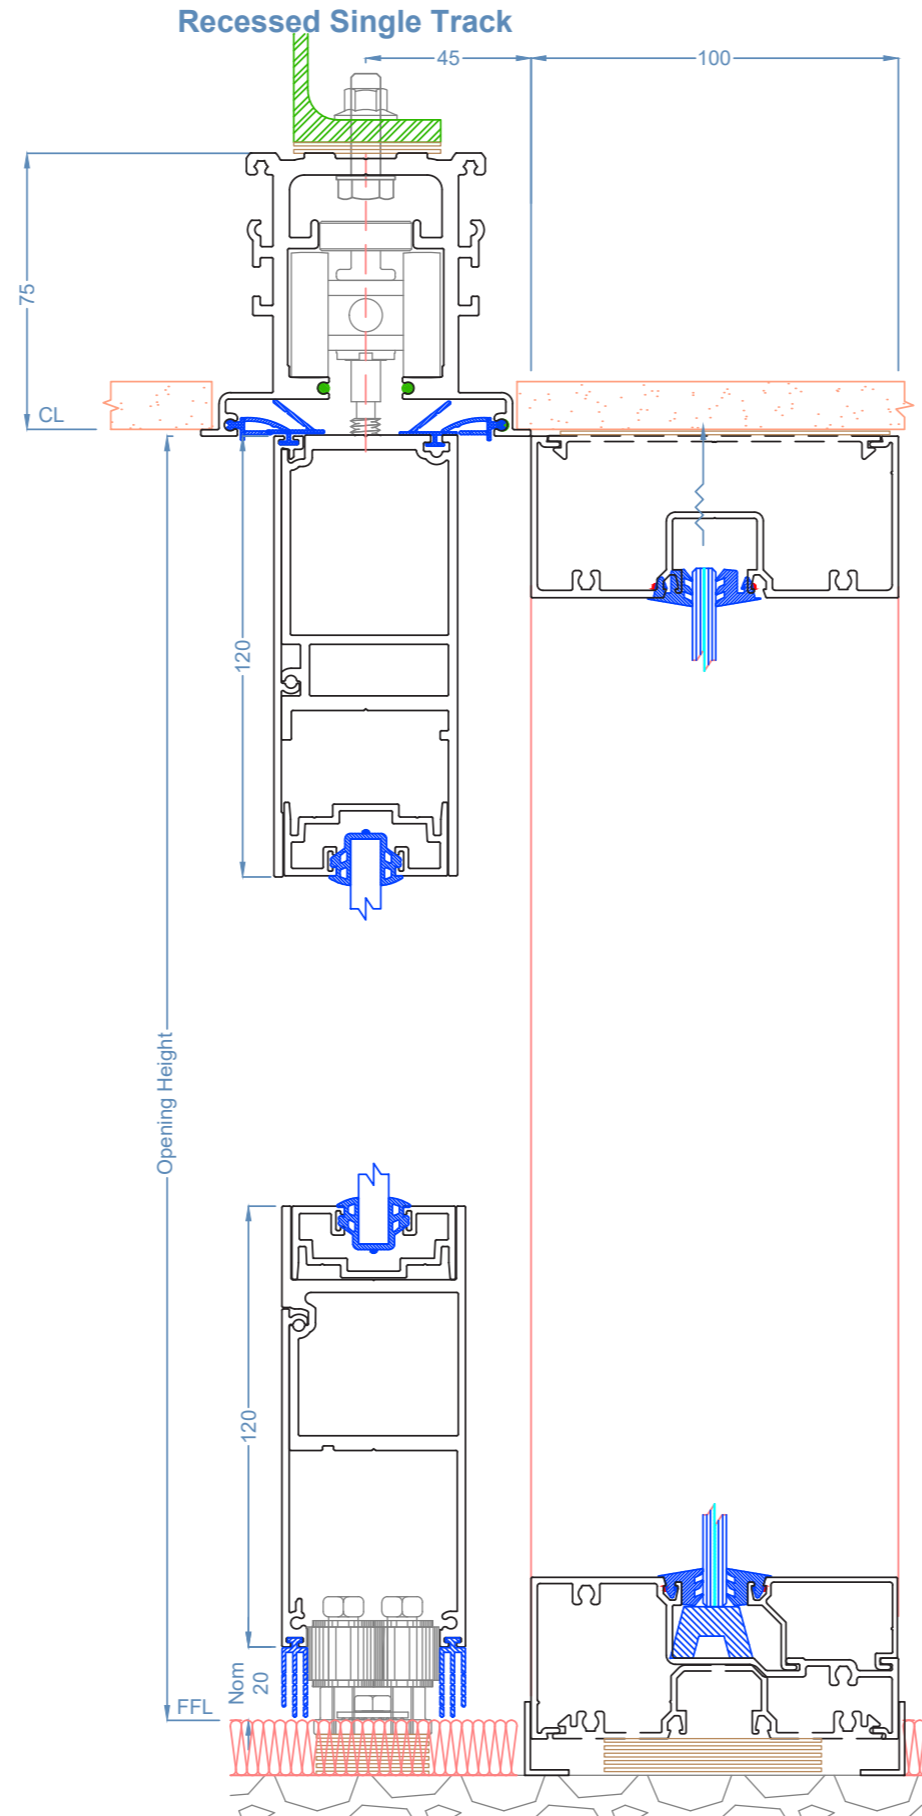

Glyde™ FIXED FRAMING
Glyde: 100 Centre Glaze - 4
Section Through Single Track