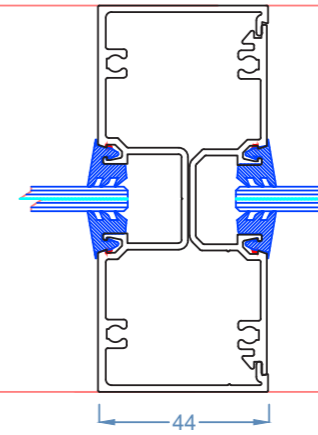

Glyde™ FIXED FRAMING
 Glyde: 100 Centre Glaze - 1

Glyde 100 Centre Single Glazed

FEATURES:

- 100mm Frame Depth
- 44mm Sight Lines generally
- Optional Low profile 25mm Outer Frame
- Glass Plane-Centred
- Accepts 6mm to 12.76mm glass
- Symmetrical assemblies, can be reversed to glaze from either side
- Heavy mullion options for tall frames for additional strength
- Butt joints with clear copolymer strip
- Integrates with Glyde sliding door systems

LIMITATIONS:

- Nominal maximum 3000mm high frames
- Nominal maximum 3000mm panel widths - additional mullions required for openings beyond 3000mm

Glyde™ FIXED FRAMING

Glyde: 100 Centre Glaze - 2

44mm Head & Sill Single Light

44mm Transom

80mm Aluminium Flat

44mm Jamb

Standard Mullion

Plain/Pocketed Mullion

44mm Jamb

Narrow Jamb

Standard Mullion

Narrow Jamb

Light Self Mating Mullion

Medium Split Mullion

HD Self Mating Mullion

Glyde™ FIXED FRAMING
Glyde: 100 Centre Glaze - 3
3 Way Corner Post

90 Degree Post

180 Degree Mullion / Post

Butt joint with Clear Copolymer Strip