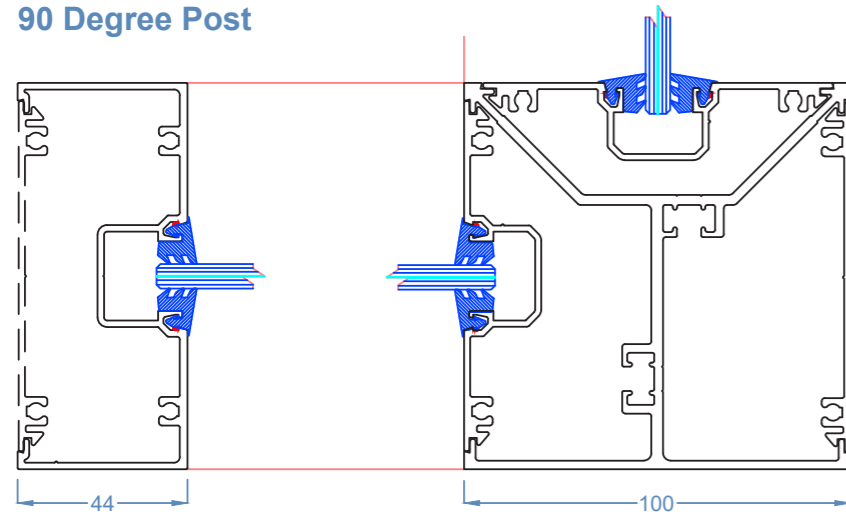

Glyde™ FIXED FRAMING
 Glyde: 100 Centre Glaze - 1

Glyde 100 Centre Single Glazed

FEATURES:

- 100mm Frame Depth
- 44mm Sight Lines generally
- Optional Low profile 25mm Outer Frame
- Glass Plane-Centred
- Accepts 6mm to 12.76mm glass
- Symmetrical assemblies, can be reversed to glaze from either side
- Heavy mullion options for tall frames for additional strength
- Butt joints with clear copolymer strip
- Integrates with Glyde sliding door systems

Narrow Jamb

Light Self Mating Mullion

Medium Split Mullion

HD Self Mating Mullion

Glyde™ FIXED FRAMING
Glyde: 100 Centre Glaze - 3
3 Way Corner Post

90 Degree Post

180 Degree Mullion / Post

Butt joint with Clear Copolymer Strip

Glyde™ FIXED FRAMING
Glyde: 100 Centre Glaze - 4
Section Through Single Track

Glyde™ FIXED FRAMING
Glyde: 100 Centre Glaze - 5
Sliding - Jamb Closing

Sliding - Mullion Closing

GLYDE® Fixed Glazing

Glyde™ FIXED FRAMING
Glyde: 100 Centre Glaze - 6
Glyde B-Parting Sliding