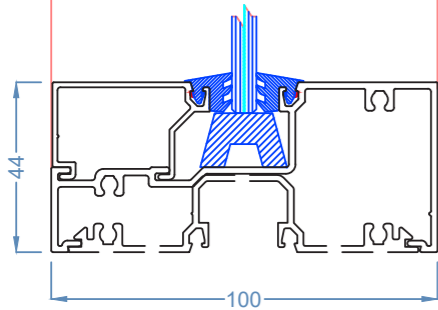

Glyde™ FIXED FRAMING
 Glyde: 100 Centre Glaze - 1

Glyde 100 Centre Single Glazed

FEATURES:

- 100mm Frame Depth
- 44mm Sight Lines generally
- Optional Low profile 25mm Outer Frame
- Glass Plane-Centred
- Accepts 6mm to 12.76mm glass
- Symmetrical assemblies, can be reversed to glaze from either side
- Heavy mullion options for tall frames for additional strength
- Butt joints with clear copolymer strip
- Integrates with Glyde sliding door systems

LIMITATIONS:

- Nominal maximum 3000mm high frames
- Nominal maximum 3000mm panel widths - additional mullions required for openings beyond 3000mm

Glyde™ FIXED FRAMING

Glyde: 100 Centre Glaze - 2

44mm Head & Sill Single Light

44mm Transom

80mm Aluminium Flat

44mm Jamb

Standard Mullion

Plain/Pocketed Mullion

44mm Jamb

Narrow Jamb

Standard Mullion

Narrow Jamb

Light Self Mating Mullion

Medium Split Mullion

HD Self Mating Mullion

Glyde™ FIXED FRAMING
Glyde: 100 Centre Glaze - 3
3 Way Corner Post

90 Degree Post

180 Degree Mullion / Post

Butt joint with Clear Copolymer Strip