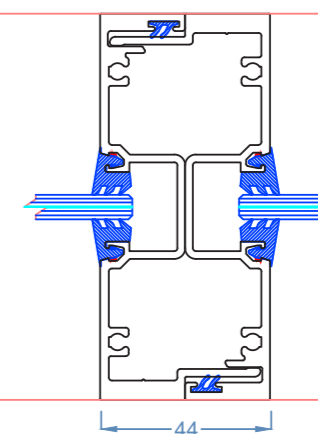

Glyde™ FIXED FRAMING
 Glyde: 100 Centre Glaze - 1

Glyde 100 Centre Single Glazed

FEATURES:

- 100mm Frame Depth
- 44mm Sight Lines generally
- Optional Low profile 25mm Outer Frame
- Glass Plane-Centred
- Accepts 6mm to 12.76mm glass
- Symmetrical assemblies, can be reversed to glaze from either side
- Heavy mullion options for tall frames for additional strength
- Butt joints with clear copolymer strip
- Integrates with Glyde sliding door systems

44mm Transom

80mm Aluminium Flat

44mm Jamb

Standard Mullion

Plain/Pocketed Mullion

44mm Jamb

Narrow Jamb

Standard Mullion

Narrow Jamb

Light Self Mating Mullion

Medium Split Mullion

HD Self Mating Mullion

Glyde™ FIXED FRAMING
Glyde: 100 Centre Glaze - 3
3 Way Corner Post

90 Degree Post

180 Degree Mullion / Post

Butt joint with Clear Copolymer Strip

Glyde™ FIXED FRAMING
Glyde: 100 Centre Glaze - 4
Section Through Single Track

Glyde™ FIXED FRAMING
Glyde: 100 Centre Glaze - 5
Sliding - Jamb Closing

Sliding - Mullion Closing

GLYDE® Fixed Glazing

Glyde™ FIXED FRAMING
Glyde: 100 Centre Glaze - 6
Glyde B-Parting Sliding