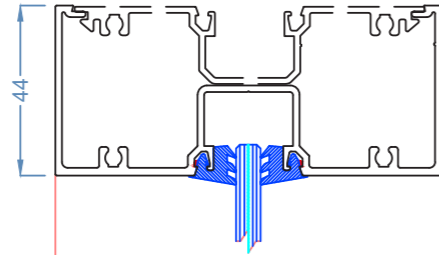

Glyde™ FIXED FRAMING
 Glyde: 100 Centre Glaze - 1

Glyde 100 Centre Single Glazed

FEATURES:

- 100mm Frame Depth
- 44mm Sight Lines generally
- Optional Low profile 25mm Outer Frame
- Glass Plane-Centred
- Accepts 6mm to 12.76mm glass
- Symmetrical assemblies, can be reversed to glaze from either side
- Heavy mullion options for tall frames for additional strength
- Butt joints with clear copolymer strip
- Integrates with Glyde sliding door systems

LIMITATIONS:

- Nominal maximum 3000mm high frames
- Nominal maximum 3000mm panel widths - additional mullions required for openings beyond 3000mm

Glyde™ FIXED FRAMING

Glyde: 100 Centre Glaze - 2

44mm Head & Sill Single Light

44mm Transom

80mm Aluminium Flat

44mm Jamb

Standard Mullion

Plain/Pocketed Mullion

44mm Jamb

Narrow Jamb

Standard Mullion

Narrow Jamb

Light Self Mating Mullion

Medium Split Mullion

HD Self Mating Mullion

Glyde™ FIXED FRAMING
Glyde: 100 Centre Glaze - 3
3 Way Corner Post

90 Degree Post

180 Degree Mullion / Post

Butt joint with Clear Copolymer Strip