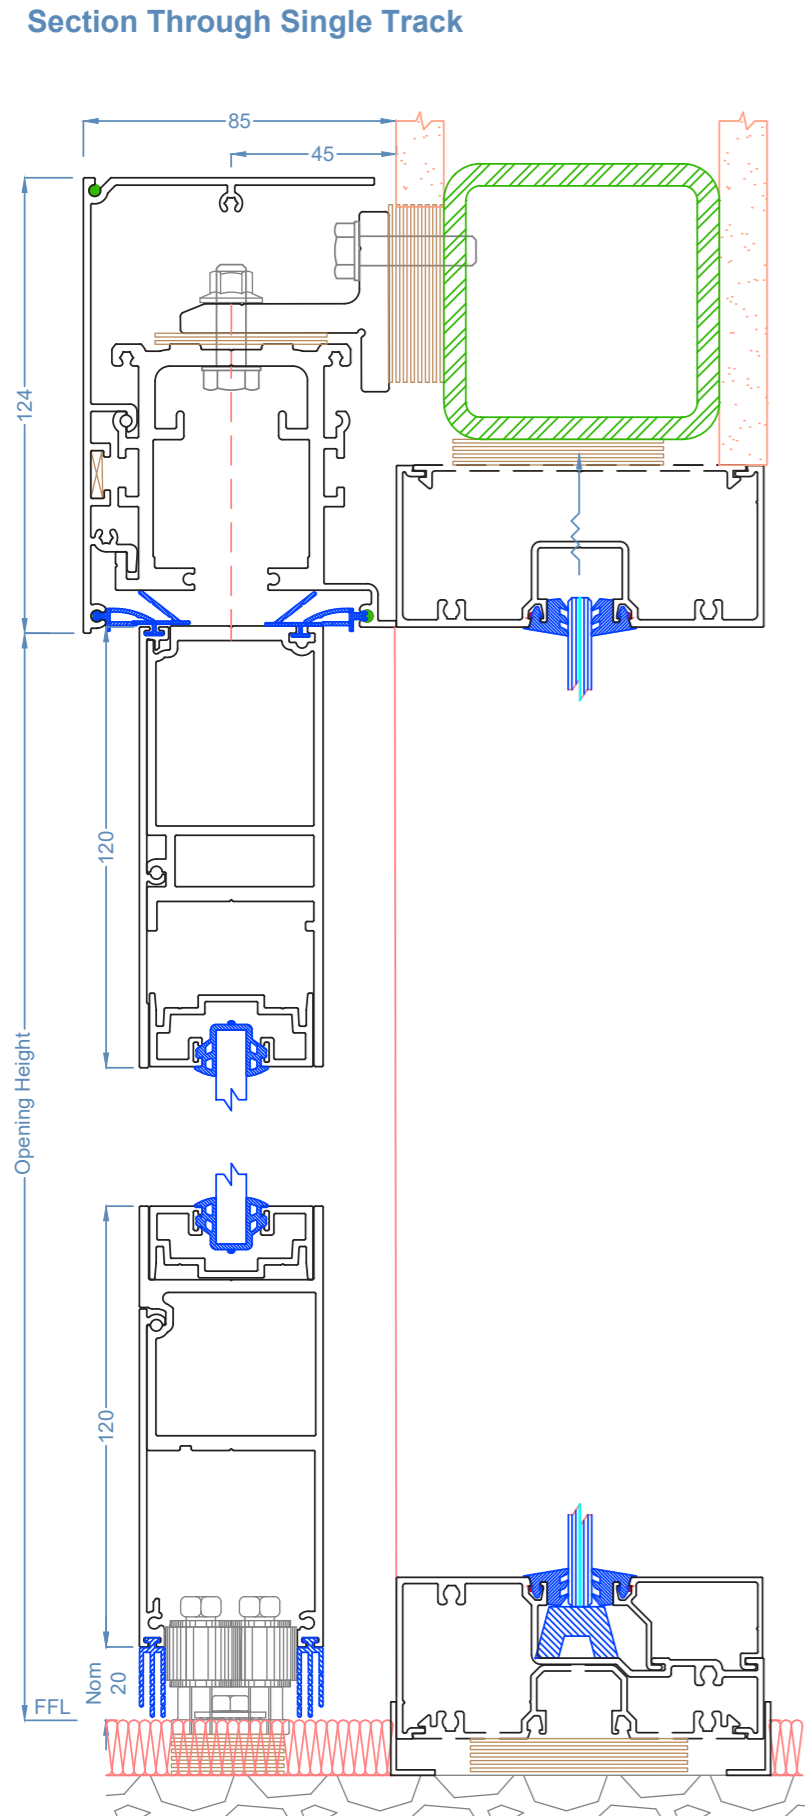

Glyde™ FIXED FRAMING
Glyde: 100 Centre Glaze - 4
Section Through Single Track