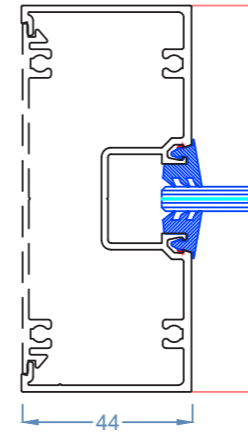

Glyde™ FIXED FRAMING
 Glyde: 100 Centre Glaze - 1

Glyde 100 Centre Single Glazed

FEATURES:

- 100mm Frame Depth
- 44mm Sight Lines generally
- Optional Low profile 25mm Outer Frame
- Glass Plane-Centred
- Accepts 6mm to 12.76mm glass
- Symmetrical assemblies, can be reversed to glaze from either side
- Heavy mullion options for tall frames for additional strength
- Butt joints with clear copolymer strip
- Integrates with Glyde sliding door systems

LIMITATIONS:

- Nominal maximum 3000mm high frames
- Nominal maximum 3000mm panel widths - additional mullions required for openings beyond 3000mm

Glyde™ FIXED FRAMING

Glyde: 100 Centre Glaze - 2

44mm Head & Sill Single Light

44mm Transom

80mm Aluminium Flat

44mm Jamb

Standard Mullion

Plain/Pocketed Mullion

44mm Jamb

Narrow Jamb

Standard Mullion

Narrow Jamb

Light Self Mating Mullion

Medium Split Mullion

HD Self Mating Mullion

Glyde™ FIXED FRAMING
Glyde: 100 Centre Glaze - 3
3 Way Corner Post

90 Degree Post

180 Degree Mullion / Post

Butt joint with Clear Copolymer Strip