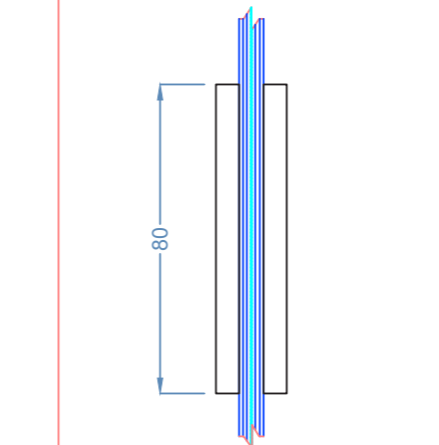

Glyde™ FIXED FRAMING
 Glyde: 100 Centre Glaze - 1

Glyde 100 Centre Single Glazed

FEATURES:

- 100mm Frame Depth
- 44mm Sight Lines generally
- Optional Low profile 25mm Outer Frame
- Glass Plane-Centred
- Accepts 6mm to 12.76mm glass
- Symmetrical assemblies, can be reversed to glaze from either side
- Heavy mullion options for tall frames for additional strength
- Butt joints with clear copolymer strip
- Integrates with Glyde sliding door systems

LIMITATIONS:

- Nominal maximum 3000mm high frames
- Nominal maximum 3000mm panel widths - additional mullions required for openings beyond 3000mm

Glyde™ FIXED FRAMING

Glyde: 100 Centre Glaze - 2

44mm Head & Sill Single Light

44mm Transom

80mm Aluminium Flat

44mm Jamb

Standard Mullion

Plain/Pocketed Mullion

44mm Jamb

Narrow Jamb

Standard Mullion

Narrow Jamb

Light Self Mating Mullion

Medium Split Mullion

HD Self Mating Mullion

Glyde™ FIXED FRAMING
Glyde: 100 Centre Glaze - 3
3 Way Corner Post

90 Degree Post

180 Degree Mullion / Post

Butt joint with Clear Copolymer Strip