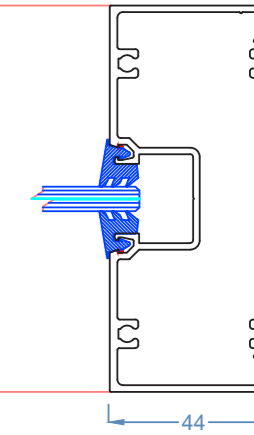

Glyde™ FIXED FRAMING
 Glyde: 100 Centre Glaze - 1

Glyde 100 Centre Single Glazed

FEATURES:

- 100mm Frame Depth
- 44mm Sight Lines generally
- Optional Low profile 25mm Outer Frame
- Glass Plane-Centred
- Accepts 6mm to 12.76mm glass
- Symmetrical assemblies, can be reversed to glaze from either side
- Heavy mullion options for tall frames for additional strength
- Butt joints with clear copolymer strip
- Integrates with Glyde sliding door systems

44mm Transom

80mm Aluminium Flat

44mm Jamb

Standard Mullion

Plain/Pocketed Mullion

44mm Jamb

Narrow Jamb

Standard Mullion

Narrow Jamb

Light Self Mating Mullion

Medium Split Mullion

HD Self Mating Mullion

Glyde™ FIXED FRAMING
Glyde: 100 Centre Glaze - 3
3 Way Corner Post

90 Degree Post

180 Degree Mullion / Post

Butt joint with Clear Copolymer Strip