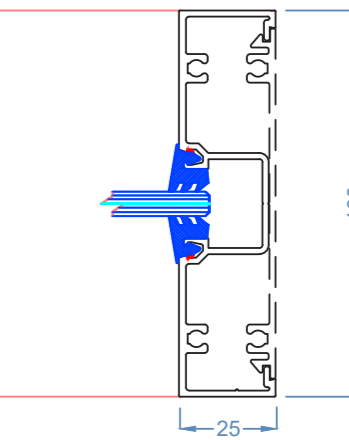

Glyde™ FIXED FRAMING
 Glyde: 100 Centre Glaze - 1

Glyde 100 Centre Single Glazed

FEATURES:

- 100mm Frame Depth
- 44mm Sight Lines generally
- Optional Low profile 25mm Outer Frame
- Glass Plane-Centred
- Accepts 6mm to 12.76mm glass
- Symmetrical assemblies, can be reversed to glaze from either side
- Heavy mullion options for tall frames for additional strength
- Butt joints with clear copolymer strip
- Integrates with Glyde sliding door systems

44mm Transom

80mm Aluminium Flat

44mm Jamb

Standard Mullion

Plain/Pocketed Mullion

44mm Jamb

Narrow Jamb

Standard Mullion

Narrow Jamb

Light Self Mating Mullion

Medium Split Mullion

HD Self Mating Mullion

Glyde™ FIXED FRAMING
Glyde: 100 Centre Glaze - 3
3 Way Corner Post

90 Degree Post

180 Degree Mullion / Post

Butt joint with Clear Copolymer Strip