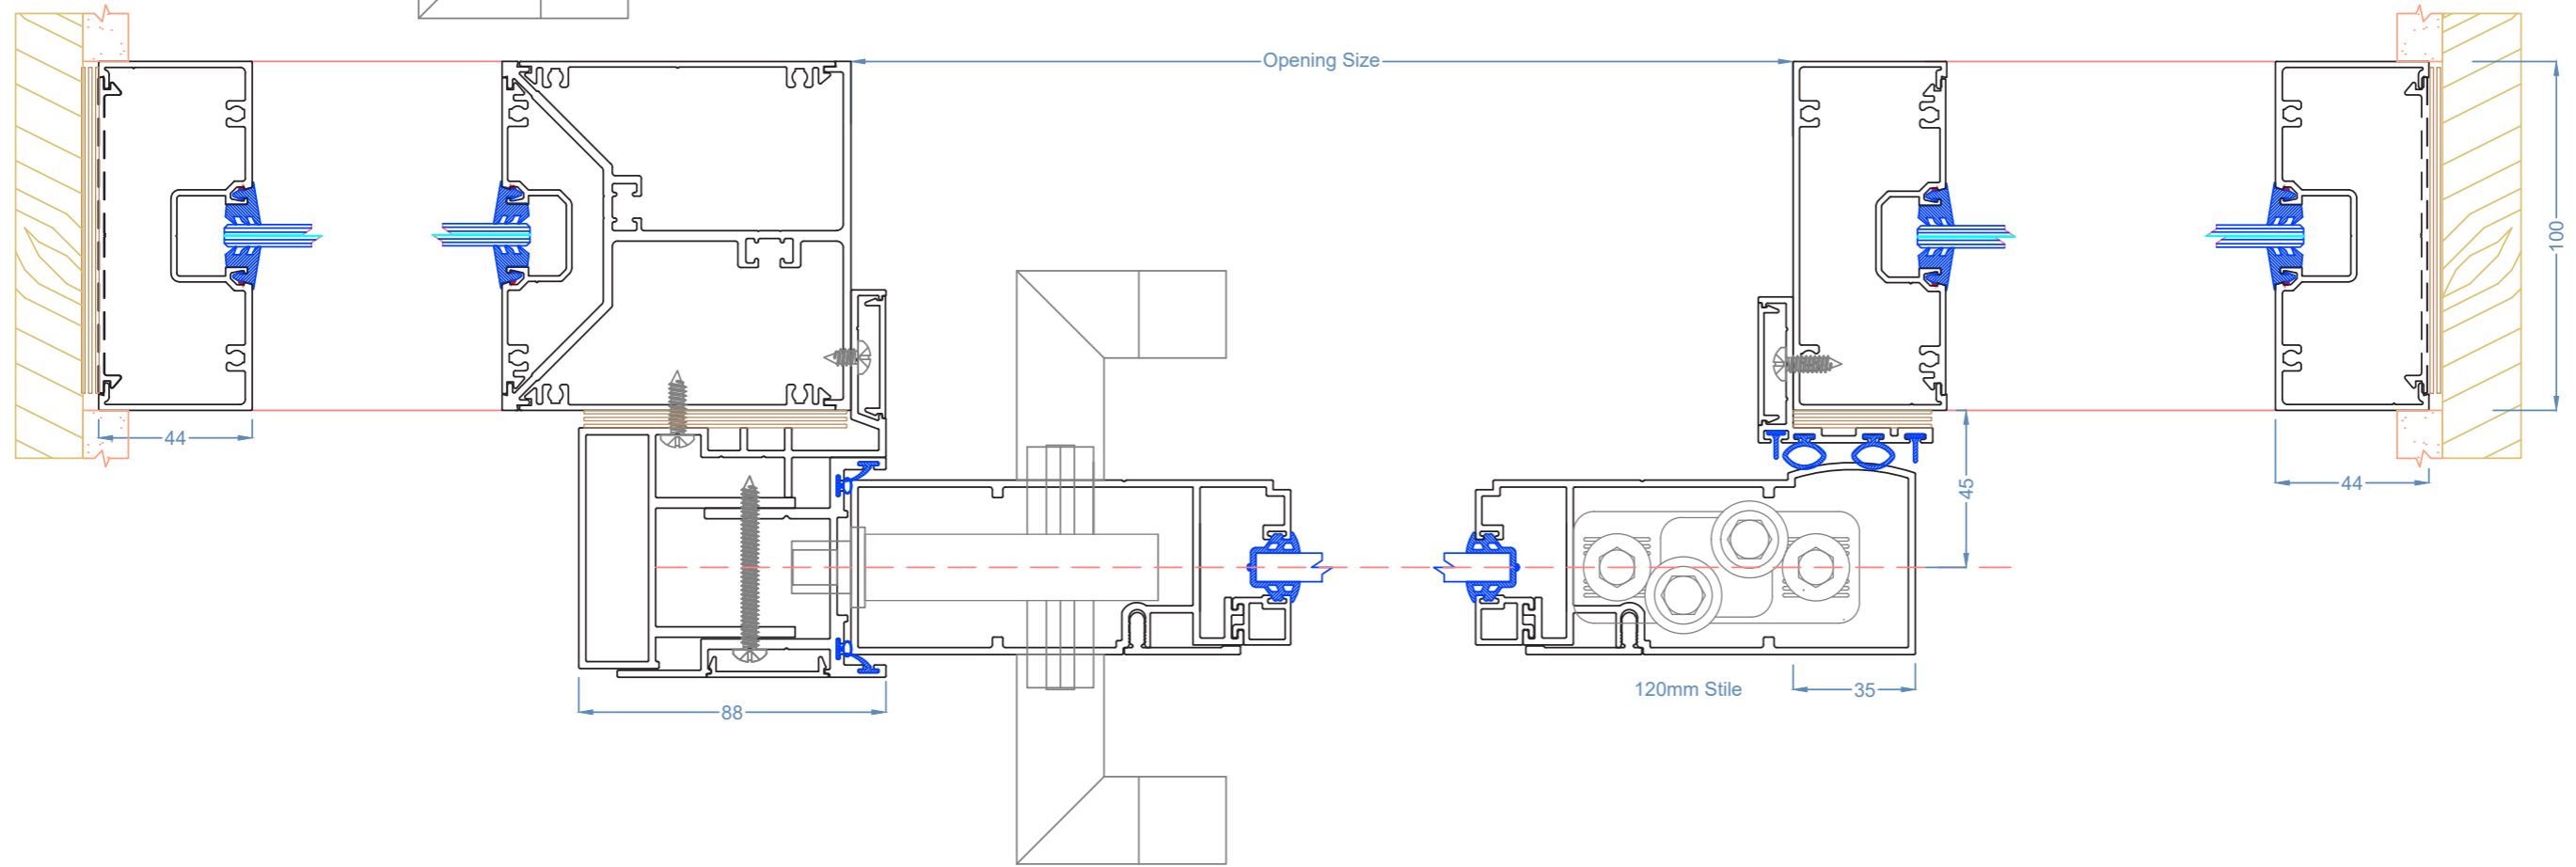

Glyde™ FIXED FRAMING
 Glyde: 100 Centre Glaze - 1

Glyde 100 Centre Single Glazed

FEATURES:

- 100mm Frame Depth
- 44mm Sight Lines generally
- Optional Low profile 25mm Outer Frame
- Glass Plane-Centred
- Accepts 6mm to 12.76mm glass
- Symmetrical assemblies, can be reversed to glaze from either side
- Heavy mullion options for tall frames for additional strength
- Butt joints with clear copolymer strip
- Integrates with Glyde sliding door systems

Narrow Jamb

Light Self Mating Mullion

Medium Split Mullion

HD Self Mating Mullion

Glyde™ FIXED FRAMING
Glyde: 100 Centre Glaze - 3
3 Way Corner Post

90 Degree Post

180 Degree Mullion / Post

Butt joint with Clear Copolymer Strip

Glyde™ FIXED FRAMING
Glyde: 100 Centre Glaze - 4
Section Through Single Track

Glyde™ FIXED FRAMING
Glyde: 100 Centre Glaze - 5
Sliding - Jamb Closing

Sliding - Mullion Closing

GLYDE® Fixed Glazing

Glyde™ FIXED FRAMING
Glyde: 100 Centre Glaze - 6
Glyde B-Parting Sliding