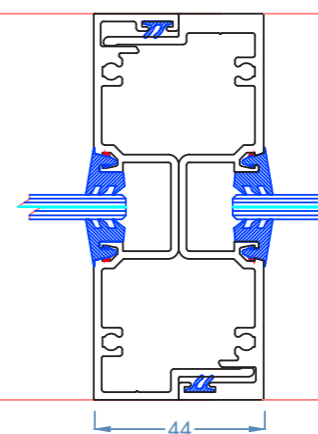

Glyde™ FIXED FRAMING
 Glyde: 100 Centre Glaze - 1

Glyde 100 Centre Single Glazed

FEATURES:

- 100mm Frame Depth
- 44mm Sight Lines generally
- Optional Low profile 25mm Outer Frame
- Glass Plane-Centred
- Accepts 6mm to 12.76mm glass
- Symmetrical assemblies, can be reversed to glaze from either side
- Heavy mullion options for tall frames for additional strength
- Butt joints with clear copolymer strip
- Integrates with Glyde sliding door systems

LIMITATIONS:

- Nominal maximum 3000mm high frames
- Nominal maximum 3000mm panel widths - additional mullions required for openings beyond 3000mm

Glyde™ FIXED FRAMING

Glyde: 100 Centre Glaze - 2

44mm Head & Sill Single Light

44mm Transom

80mm Aluminium Flat

44mm Jamb

Standard Mullion

Plain/Pocketed Mullion

44mm Jamb

Narrow Jamb

Standard Mullion

Narrow Jamb

Light Self Mating Mullion

Medium Split Mullion

HD Self Mating Mullion

Glyde™ FIXED FRAMING
Glyde: 100 Centre Glaze - 3
3 Way Corner Post

90 Degree Post

180 Degree Mullion / Post

Butt joint with Clear Copolymer Strip