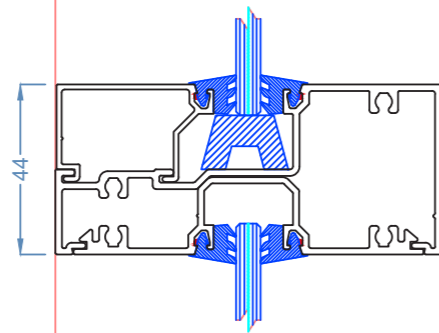

Glyde™ FIXED FRAMING
 Glyde: 100 Centre Glaze - 1

Glyde 100 Centre Single Glazed

FEATURES:

- 100mm Frame Depth
- 44mm Sight Lines generally
- Optional Low profile 25mm Outer Frame
- Glass Plane-Centred
- Accepts 6mm to 12.76mm glass
- Symmetrical assemblies, can be reversed to glaze from either side
- Heavy mullion options for tall frames for additional strength
- Butt joints with clear copolymer strip
- Integrates with Glyde sliding door systems

LIMITATIONS:

- Nominal maximum 3000mm high frames
- Nominal maximum 3000mm panel widths - additional mullions required for openings beyond 3000mm

Glyde™ FIXED FRAMING

Glyde: 100 Centre Glaze - 2

44mm Head & Sill Single Light

44mm Transom

80mm Aluminium Flat

44mm Jamb

Standard Mullion

Plain/Pocketed Mullion

44mm Jamb

Narrow Jamb

Standard Mullion

Narrow Jamb

Light Self Mating Mullion

Medium Split Mullion

HD Self Mating Mullion

Glyde™ FIXED FRAMING
Glyde: 100 Centre Glaze - 3
3 Way Corner Post

90 Degree Post

180 Degree Mullion / Post

Butt joint with Clear Copolymer Strip