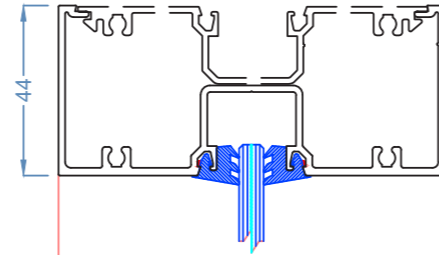

Glyde™ FIXED FRAMING
 Glyde: 100 Centre Glaze - 1

Glyde 100 Centre Single Glazed

FEATURES:

- 100mm Frame Depth
- 44mm Sight Lines generally
- Optional Low profile 25mm Outer Frame
- Glass Plane-Centred
- Accepts 6mm to 12.76mm glass
- Symmetrical assemblies, can be reversed to glaze from either side
- Heavy mullion options for tall frames for additional strength
- Butt joints with clear copolymer strip
- Integrates with Glyde sliding door systems

LIMITATIONS:

- Nominal maximum 3000mm high frames
- Nominal maximum 3000mm panel widths - additional mullions required for openings beyond 3000mm

Glyde™ FIXED FRAMING

Glyde: 100 Centre Glaze - 2

44mm Head & Sill Single Light

44mm Transom

80mm Aluminium Flat

44mm Jamb

Standard Mullion

Plain/Pocketed Mullion

44mm Jamb

Narrow Jamb

Standard Mullion

Narrow Jamb

Light Self Mating Mullion

Medium Split Mullion

HD Self Mating Mullion

Glyde™ FIXED FRAMING
Glyde: 100 Centre Glaze - 3
3 Way Corner Post

90 Degree Post

180 Degree Mullion / Post

Butt joint with Clear Copolymer Strip