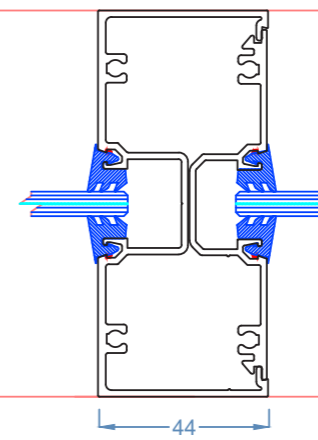

Glyde™ FIXED FRAMING
 Glyde: 100 Centre Glaze - 1

Glyde 100 Centre Single Glazed

FEATURES:

- 100mm Frame Depth
- 44mm Sight Lines generally
- Optional Low profile 25mm Outer Frame
- Glass Plane-Centred
- Accepts 6mm to 12.76mm glass
- Symmetrical assemblies, can be reversed to glaze from either side
- Heavy mullion options for tall frames for additional strength
- Butt joints with clear copolymer strip
- Integrates with Glyde sliding door systems

LIMITATIONS:

- Nominal maximum 3000mm high frames
- Nominal maximum 3000mm panel widths - additional mullions required for openings beyond 3000mm

Glyde™ FIXED FRAMING

Glyde: 100 Centre Glaze - 2

44mm Head & Sill Single Light

44mm Transom

80mm Aluminium Flat

44mm Jamb

Standard Mullion

Plain/Pocketed Mullion

44mm Jamb

Narrow Jamb

Standard Mullion

Narrow Jamb

Light Self Mating Mullion

Medium Split Mullion

HD Self Mating Mullion

Glyde™ FIXED FRAMING
Glyde: 100 Centre Glaze - 3
3 Way Corner Post

90 Degree Post

180 Degree Mullion / Post

Butt joint with Clear Copolymer Strip