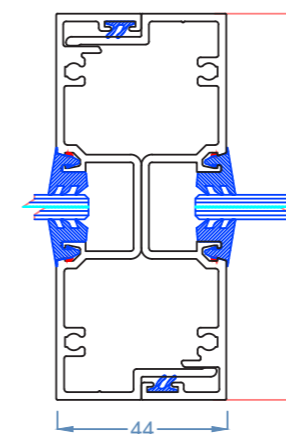

Glyde™ FIXED FRAMING
 Glyde: 100 Centre Glaze - 1

Glyde 100 Centre Single Glazed

FEATURES:

- 100mm Frame Depth
- 44mm Sight Lines generally
- Optional Low profile 25mm Outer Frame
- Glass Plane-Centred
- Accepts 6mm to 12.76mm glass
- Symmetrical assemblies, can be reversed to glaze from either side
- Heavy mullion options for tall frames for additional strength
- Butt joints with clear copolymer strip
- Integrates with Glyde sliding door systems

LIMITATIONS:

- Nominal maximum 3000mm high frames
- Nominal maximum 3000mm panel widths - additional mullions required for openings beyond 3000mm

Glyde™ FIXED FRAMING

Glyde: 100 Centre Glaze - 2

44mm Head & Sill Single Light

44mm Transom

80mm Aluminium Flat

44mm Jamb

Standard Mullion

Plain/Pocketed Mullion

44mm Jamb

Narrow Jamb

Standard Mullion

Narrow Jamb

Light Self Mating Mullion

Medium Split Mullion

HD Self Mating Mullion

Glyde™ FIXED FRAMING
Glyde: 100 Centre Glaze - 3
3 Way Corner Post

90 Degree Post

180 Degree Mullion / Post

Butt joint with Clear Copolymer Strip