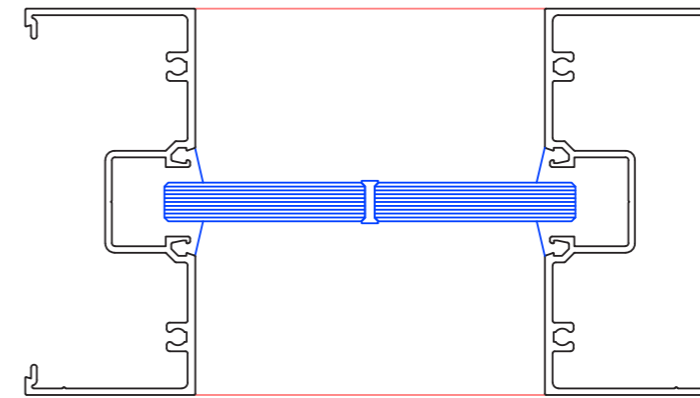

Glyde™ FIXED FRAMING
 Glyde: 100 Centre Glaze - 1

Glyde 100 Centre Single Glazed

FEATURES:

- 100mm Frame Depth
- 44mm Sight Lines generally
- Optional Low profile 25mm Outer Frame
- Glass Plane-Centred
- Accepts 6mm to 12.76mm glass
- Symmetrical assemblies, can be reversed to glaze from either side
- Heavy mullion options for tall frames for additional strength
- Butt joints with clear copolymer strip
- Integrates with Glyde sliding door systems

44mm Transom

80mm Aluminium Flat

44mm Jamb

Standard Mullion

Plain/Pocketed Mullion

44mm Jamb

Narrow Jamb

Standard Mullion

Narrow Jamb

Light Self Mating Mullion

Medium Split Mullion

HD Self Mating Mullion

Glyde™ FIXED FRAMING
Glyde: 100 Centre Glaze - 3
3 Way Corner Post

90 Degree Post

180 Degree Mullion / Post

Butt joint with Clear Copolymer Strip

Glyde™ FIXED FRAMING
Glyde: 100 Centre Glaze - 4
Section Through Single Track

Glyde™ FIXED FRAMING
Glyde: 100 Centre Glaze - 5
Sliding - Jamb Closing

Sliding - Mullion Closing

GLYDE® Fixed Glazing

Glyde™ FIXED FRAMING
Glyde: 100 Centre Glaze - 6
Glyde B-Parting Sliding