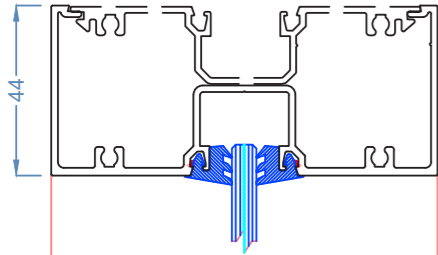

Glyde™ FIXED FRAMING
 Glyde: 100 Centre Glaze - 1

Glyde 100 Centre Single Glazed

FEATURES:

- 100mm Frame Depth
- 44mm Sight Lines generally
- Optional Low profile 25mm Outer Frame
- Glass Plane-Centred
- Accepts 6mm to 12.76mm glass
- Symmetrical assemblies, can be reversed to glaze from either side
- Heavy mullion options for tall frames for additional strength
- Butt joints with clear copolymer strip
- Integrates with Glyde sliding door systems

LIMITATIONS:

- Nominal maximum 3000mm high frames
- Nominal maximum 3000mm panel widths - additional mullions required for openings beyond 3000mm

Glyde™ FIXED FRAMING

Glyde: 100 Centre Glaze - 2

44mm Head & Sill Single Light

44mm Transom

80mm Aluminium Flat

44mm Jamb

Standard Mullion

Plain/Pocketed Mullion

44mm Jamb

Narrow Jamb

Standard Mullion

Narrow Jamb

Light Self Mating Mullion

Medium Split Mullion

HD Self Mating Mullion

Glyde™ FIXED FRAMING
Glyde: 100 Centre Glaze - 3
3 Way Corner Post

90 Degree Post

180 Degree Mullion / Post

Butt joint with Clear Copolymer Strip