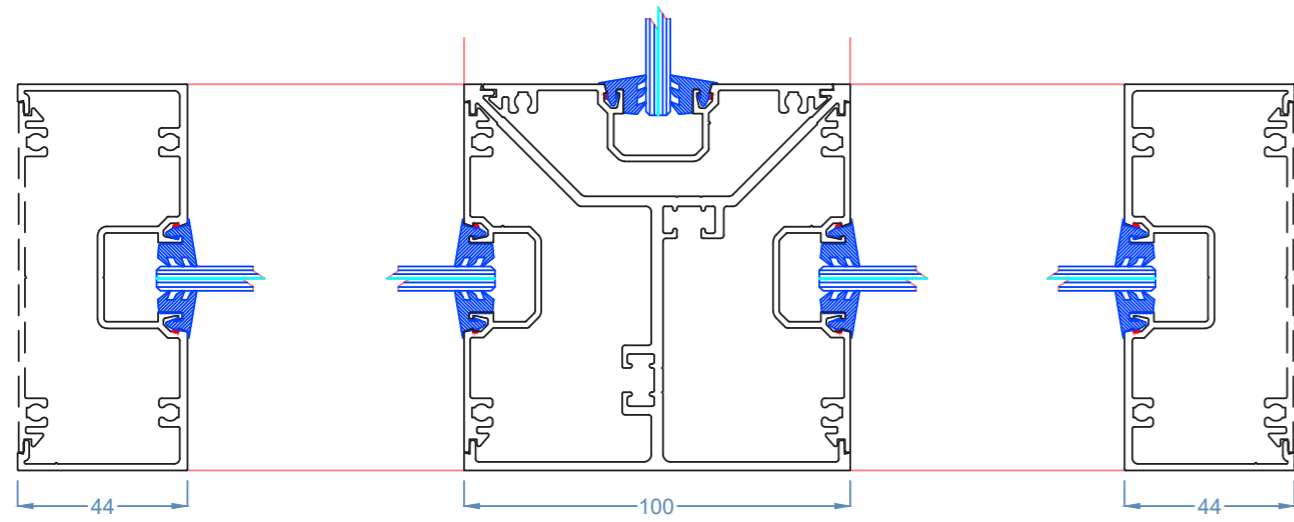

Glyde™ FIXED FRAMING
 Glyde: 100 Centre Glaze - 1

Glyde 100 Centre Single Glazed

FEATURES:

- 100mm Frame Depth
- 44mm Sight Lines generally
- Optional Low profile 25mm Outer Frame
- Glass Plane-Centred
- Accepts 6mm to 12.76mm glass
- Symmetrical assemblies, can be reversed to glaze from either side
- Heavy mullion options for tall frames for additional strength
- Butt joints with clear copolymer strip
- Integrates with Glyde sliding door systems

Narrow Jamb

Light Self Mating Mullion

Medium Split Mullion

HD Self Mating Mullion

Glyde™ FIXED FRAMING
Glyde: 100 Centre Glaze - 3
3 Way Corner Post

90 Degree Post

180 Degree Mullion / Post

Butt joint with Clear Copolymer Strip

Glyde™ FIXED FRAMING
Glyde: 100 Centre Glaze - 4
Section Through Single Track

Glyde™ FIXED FRAMING
Glyde: 100 Centre Glaze - 5
Sliding - Jamb Closing

Sliding - Mullion Closing

GLYDE® Fixed Glazing

Glyde™ FIXED FRAMING
Glyde: 100 Centre Glaze - 6
Glyde B-Parting Sliding