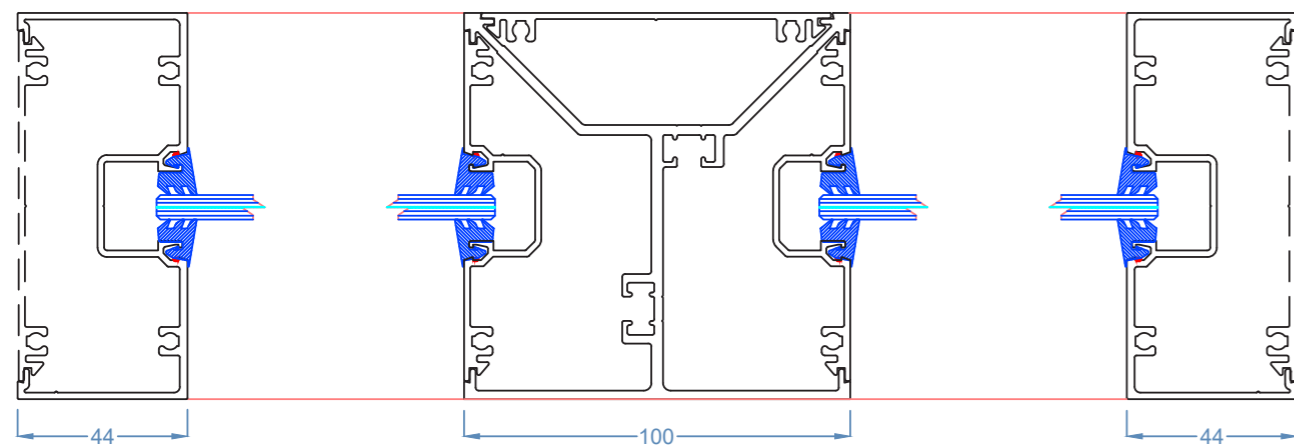

Narrow Jamb

Light Self Mating Mullion

Medium Split Mullion

HD Self Mating Mullion

Glyde™ FIXED FRAMING
Glyde: 100 Centre Glaze - 3
3 Way Corner Post

90 Degree Post

180 Degree Mullion / Post

Butt joint with Clear Copolymer Strip