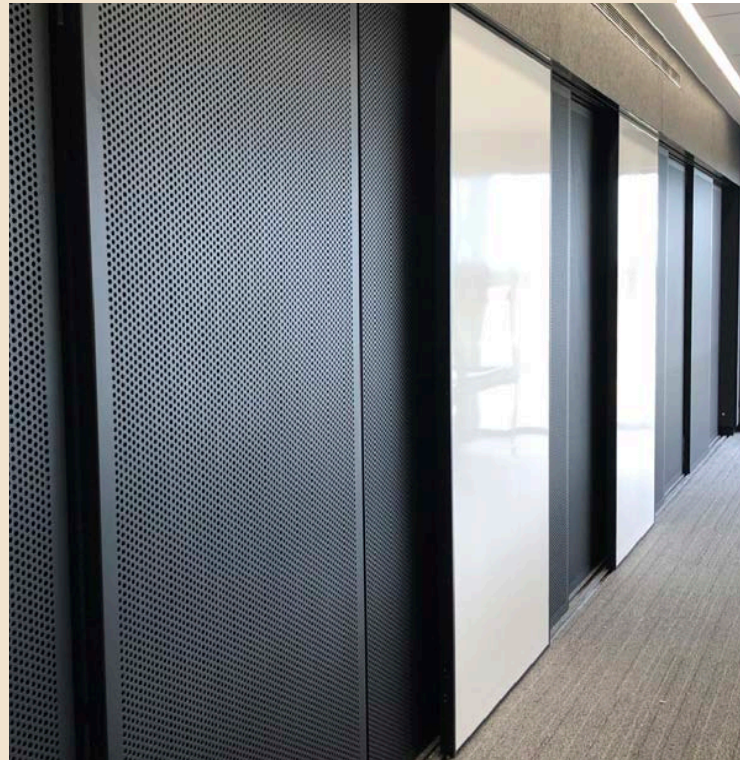

**DECORATIVE
SCREEN and
AGILE PANEL**
systems

VERSATILE
DESIGN
FRESH
FEATURE

FLEXIBILITY

GLYDE Decorative Screens and Agile Panels for education and commercial spaces for performance and privacy.

Decorative Screens and Agile Panels offer a versatile design element, solving problems in commercial spaces while adding a dash of character. They can serve solely as a decorative feature or work as space dividers and privacy element.

GLYDE Decorative Screens are available in perforated metal, whiteboards, pinboards, or select fabric panels. Agile panels incorporate whiteboard or pinboard options.

GLYDE Decorative Screens & Agile Panels	Decorative Screen	Agile Panel
Various track and trolley configurations available		✓
Narrow track design to suit single or multiple linear track systems	✓	
Light weight construction technology	✓	
Ideal for applications such as art galleries with regularly changing or rotating displays		✓
No floor track required		✓
Incorporate retractable base seals used to stabilize the panels		✓