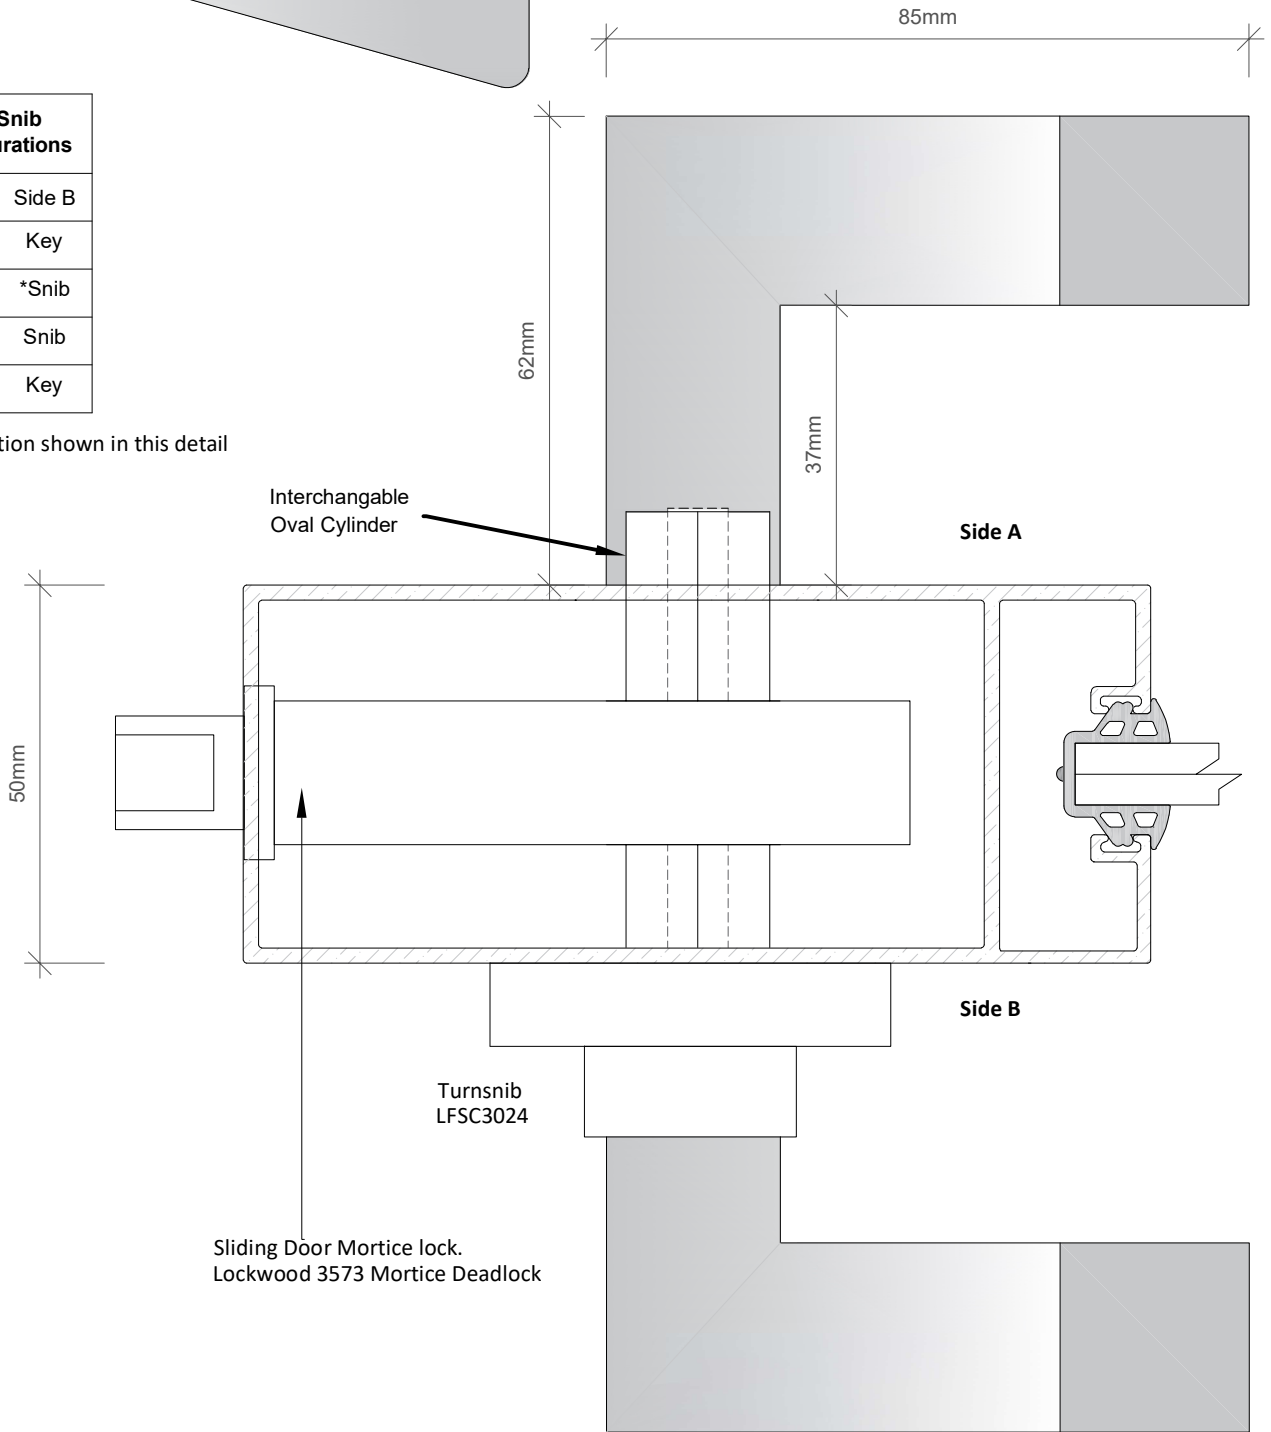

Alternative DDA Compliant Turn Snib:
LFSC3025

Key/Snib Configurations	
Side A	Side B
Key	Key
*Key	*Snib
Snib	Snib
Snib	Key

*Configuration shown in this detail

Notes:

For all hardware queries please contact your GLYDE representative.

LEAD STILE WITH OFF-SET ENTRY HANDLE AND LOCKING OPTIONS

GLYDE
 GLYDE ARCHITECTURAL ACOUSTIC SYSTEMS
 160 ORDISH RD, DANDENONG, VIC 3175
 TEL: (03) 9798 4433
 glydearchitectural.com.au

Product. GLYDE - ACOUSTIC SLIDERS		Description. LEAD STILE		
PROPRIETARY		DRAWN AA	Date 1/6/2023	DRAWING NO. GD-TD-0013
<small>THE INFORMATION CONTAINED IN THIS DRAWING IS THE SOLE PROPERTY OF ALUMINIUM INDUSTRIES OF AUSTRALIA PTY LTD. ANY REPRODUCTION IN PART OR AS A WHOLE WITHOUT THE WRITTEN PERMISSION OF ALUMINIUM INDUSTRIES OF AUSTRALIA PTY LTD IS PROHIBITED.</small>				Revision 2